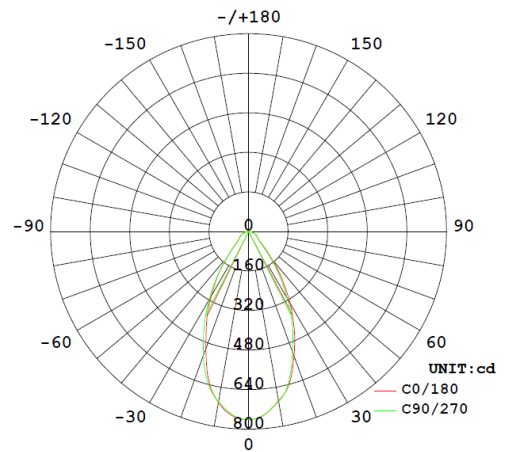

#### Polar Intensity Diagram

Diagram for RULA-01 in 7W, 4000K. Other diagrams available on request

#### Dimension Diagram