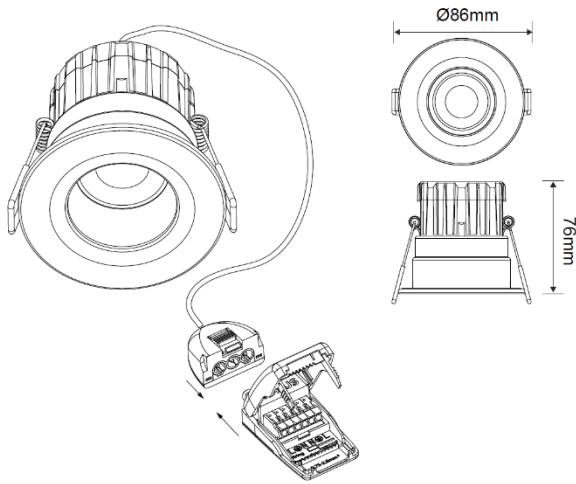

#### Cone Illuminance Diagram

Diagram for RULA-01 in 7W, 4000K. Other diagrams available on request

#### Polar Intensity Diagram

Diagram for RULA-01 in 7W, 4000K. Other diagrams available on request

#### Dimension Diagram