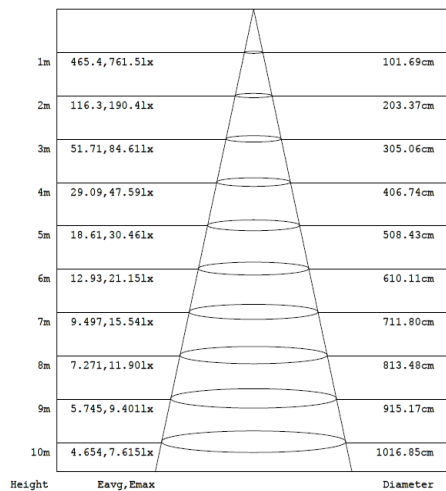

#### Cone Illuminance Diagram

Diagram for RULA-01 in 7W, 4000K. Other diagrams available on request

#### Polar Intensity Diagram

Diagram for RULA-01 in 7W, 4000K. Other diagrams available on request

#### Dimension Diagram